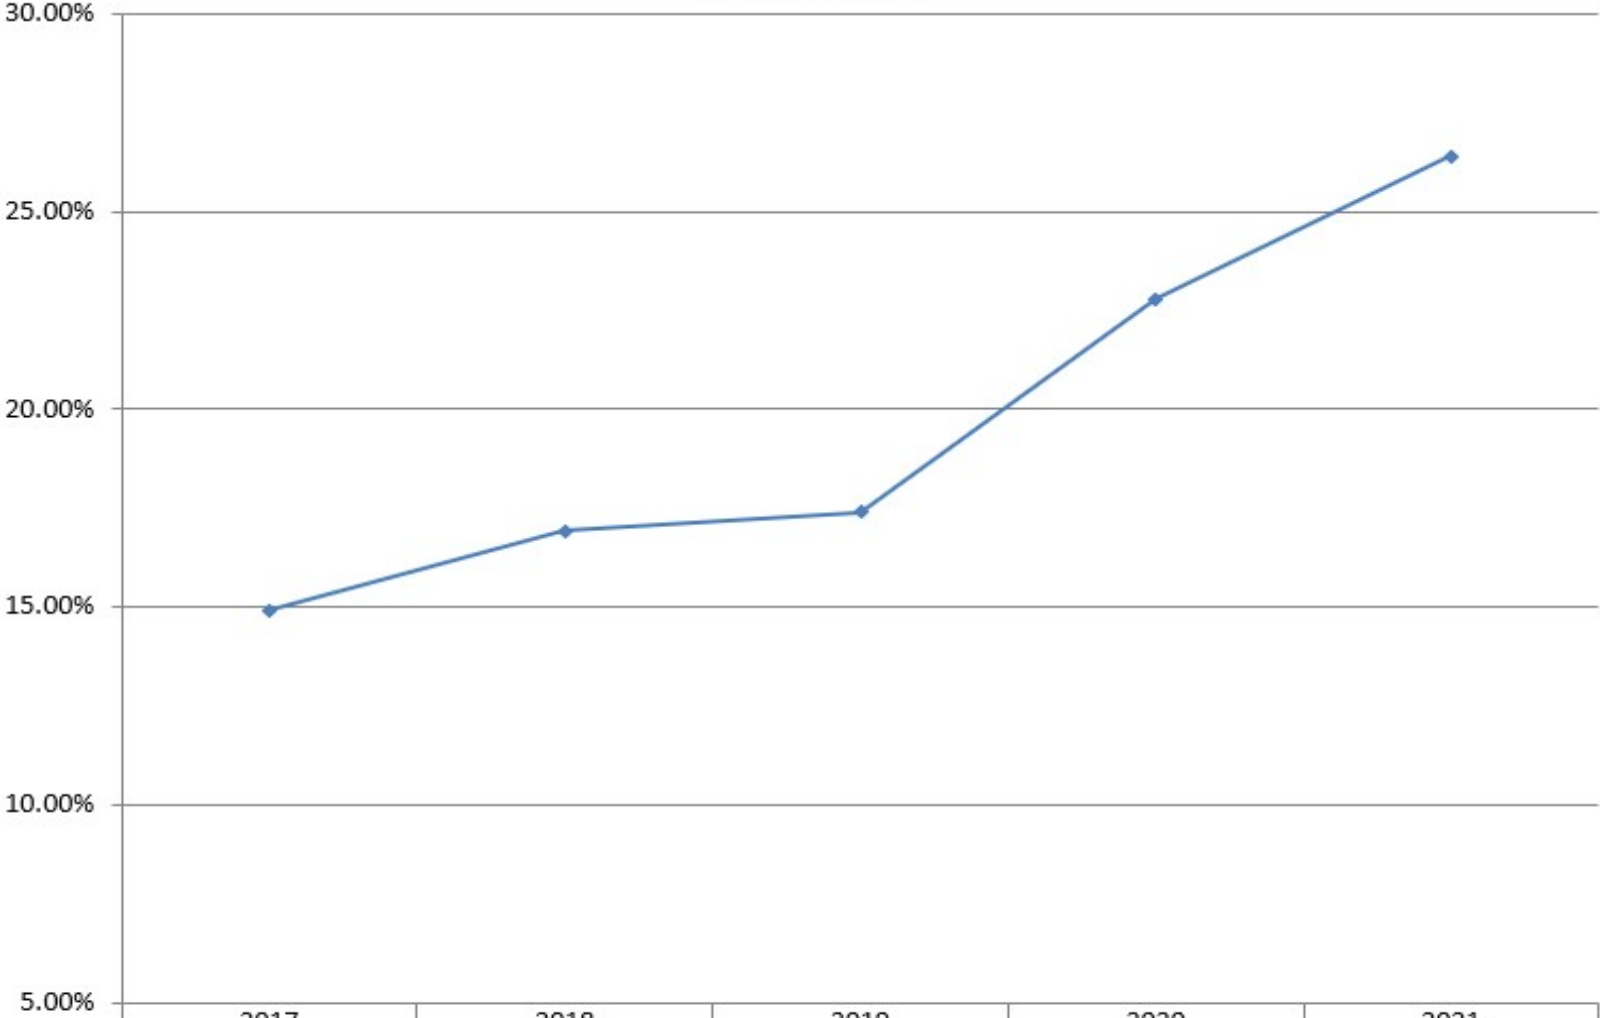

**NJEIS Indicator #4 Response Rate Trend
FFY 2017-2021**

	2017	2018	2019	2020	2021
◆ Reponse Rate	14.93%	16.92%	17.40%	22.80%	26.40%
■ Mailed	4214	4321	6776	6275	8623
▲ Returned	629	731	1179	1430	2273